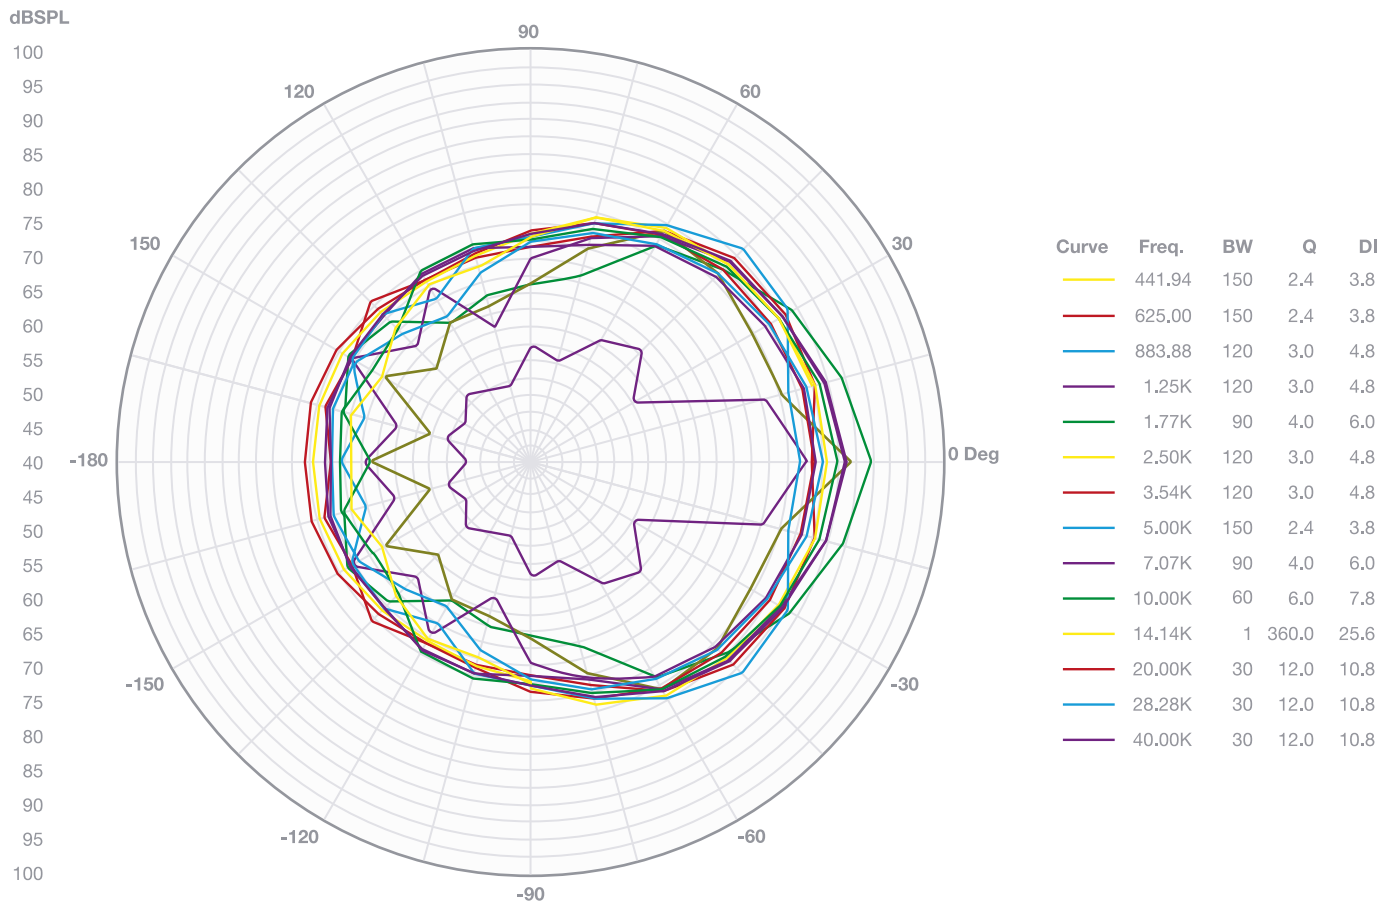

## Impedance vs Frequency

## SPL vs Frequency

+ Info  
<https://fonestar.com/SONORA-6N>

## SPL vs Angle

+ Info  
<https://fonestar.com/SONORA-6N>